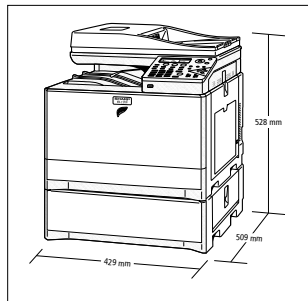

MX-C250F

*1 At rated voltage. May vary depending on machine conditions and operating environment. *2 Best achieved time based on A4 copy, long-edge feeding from 1st paper drawer, using glass, when machine is ready, without Auto Colour Mode and Auto Colour Selection. May vary depending on machine conditions and operating environment. *3 Based on Sharp's standard chart with approx. 700 characters (A4 portrait) at standard resolution in Super G3 mode, 33,600bps, JBIG compression.

Design and specifications are subject to change without prior notice. All information was correct at time of print. Windows, Windows XP, Windows Server and Windows Vista are registered trademarks of Microsoft Corporation. All other company names, product names and logotypes are trademarks or registered trademarks of their respective owners. ©Sharp Corporation March 2014. Ref: MX-C300W/MX-C250F. All trademarks acknowledged. E&OE.