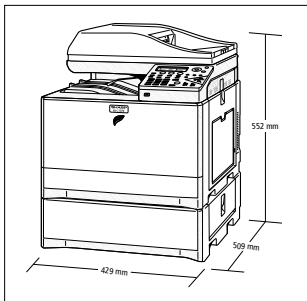

Network Scanner

Scan method	Push scan (via operation panel) Pull scan (TWAIN-compliant application)
Resolution (dpi)	
Push scan	100, 150, 200, 300, 400, 600
Pull Scan	75, 100, 150, 200, 300, 400, 600 50 - 9,600 via user setting
File formats	TIFF, PDF, JPEG (colour only)
Scan destinations	Scan to e-mail, FTP server, network folder (SMB), USB memory, desktop
Scanner utilities	Network Scanner Tool, TWAIN, Sharpdesk Mobile

Network Printer

Resolution (dpi)	600 x 600
Interface	USB 2.0 10Base-T/100Base-TX
Supported OS	Windows® XP, Windows Server® 2003/2008/2008R2/2012, Windows Vista®, Windows® 7, Windows® 8 Mac OS X 10.4, 10.5, 10.6, 10.7, 10.8
Network protocols	TCP/IP (IPv4, IPv6), IPP, Bonjour
Printing protocols	LPR, Raw TCP (port 9100), FTP, IPP
PDL	PCL6, PS3
Available fonts	
PCL	80
PS3	136
Printer Utilities	Sharpdesk Mobile

Fax

Compression method	MH/MR/MMR/JBIG
Communication protocol	Super G3
Transmission time^{*19} (seconds)	Less than 3
Modem speed (bps)	33,600 – 2,400 with automatic fallback
Transmission resolution (dpi)	
Std	203.2 x 97.8
Fine	203.2 x 195.6
Super Fine	203.2 x 391
Recording width	A4 – A6
Memory (MB)	8

Toner Yields

MX-C300W/250F	MXC30GTC/TM/TY	MXC30GTB
Cyan (pages at 5% coverage)	6,000	-
Magenta (pages at 5% coverage)	6,000	-
Yellow (pages at 5% coverage)	6,000	-
Black (pages at 5% coverage)	-	6,000

External Dimensions

MX-C300W